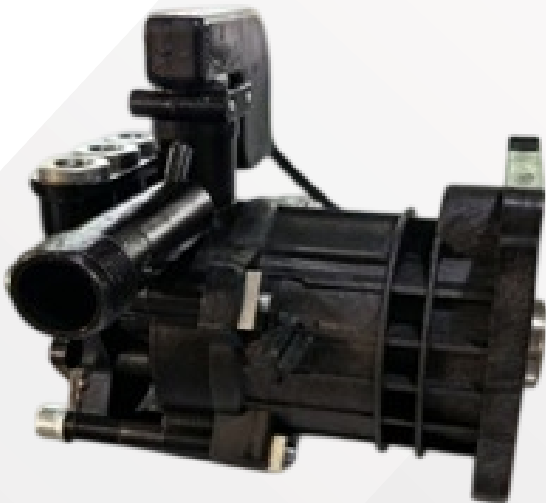

HIGH PRESSURE
WASHER

B TALI

HIGH PRESSURE WASHER BT 901 HPW

SPECIFICATION

- VOLTAGE RANGE :160-240
- POWER : 1650 WATTS
- MAX PRESSURE : 110 BAR
- FLOW : 8 LPM

www.btaliinternational.com
info@btaliinternational.com
[@btaliinternational_](https://www.instagram.com/btaliinternational_)
[@btaliinternational8673](https://twitter.com/btaliinternational8673)

HIGH PRESSURE
WASHER

B TALI[®]

IN BOX ACCESSORIES

GUN

SUCTION PIPE

HOSE PIPE

FILTER

INLET FILTER
COUPLING

PIPE
CONNECTOR

SPARE PARTS ALSO AVAILABLE

HYDRO CYLINDER

CARBON BRUSH MOTOR